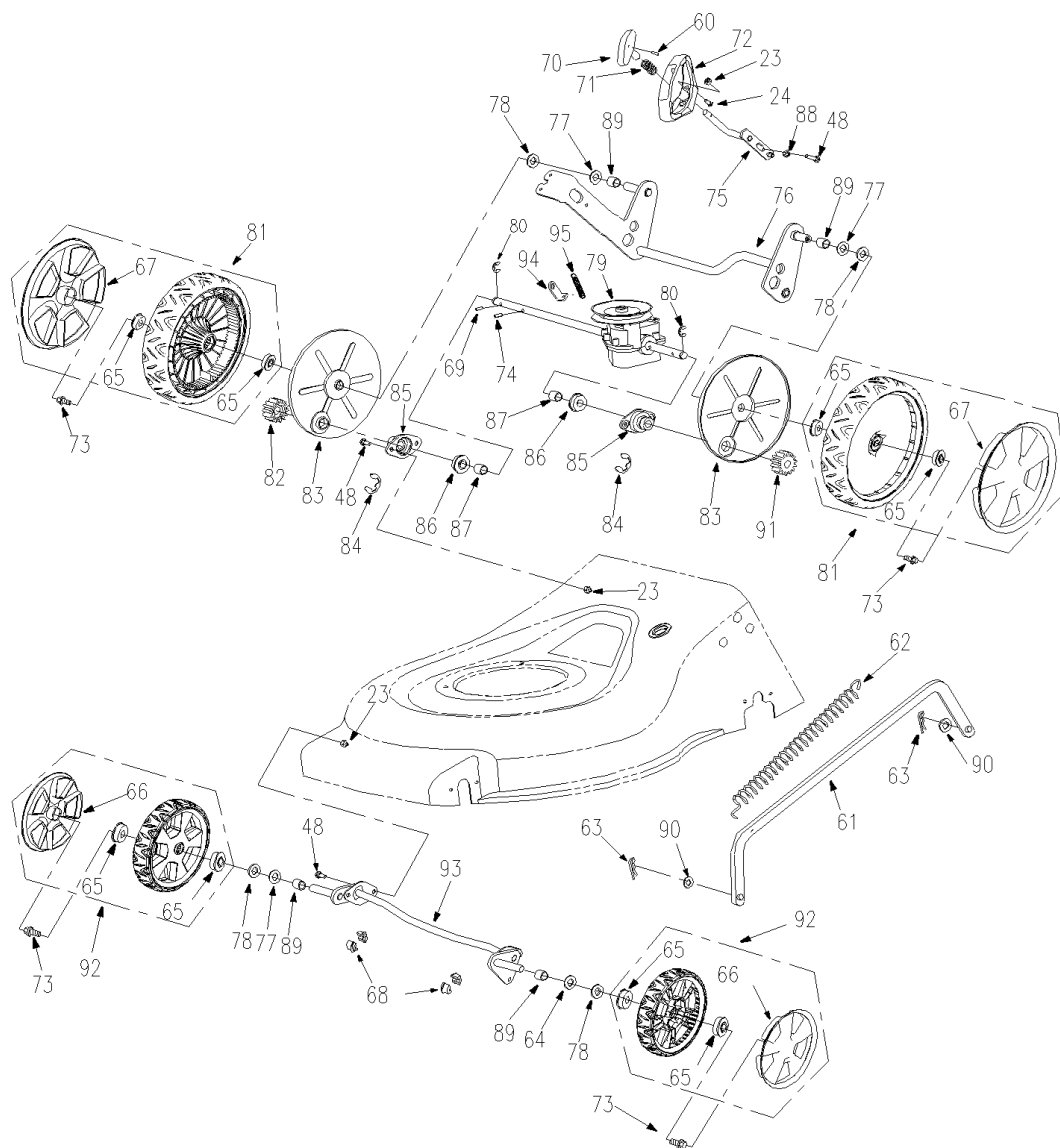

Pozice	Obj.číslo	Popis	Počet
23	B6182-6	Nylon Insert Lock Nut M6mm	10
24	B5787-620	Hex Hd. Flange Bolt M6×20mm	2
48	B5787-616	Hex Hd. Flange Bolt M6X16mm	9
60	B879-212	Spring Pin2×12	1
61	2012200	Haul Shank Seam	1
62	2200053	Tension Spring	1
63	XSZ56-1-17	Hair Pin	2
64	2012012	Slice Pillow	1
65	2201002	Nylon Bearing 1/2"	8
66	00801	Hub Cap	2
67	01111	Hub Cap	2
68	WORD18-01	Nylon Bearing 1/2"	4
69	XSZ56-2-08	Roll Pin	2
70	2012701B	Knob	1
71	2012703	Pressure Spring	1
72	2012702	Handle	1
73	B5787-816	Square Neck Bolt M8X16mm	4
74	B879-516	Spring Pin 5×16mm	2