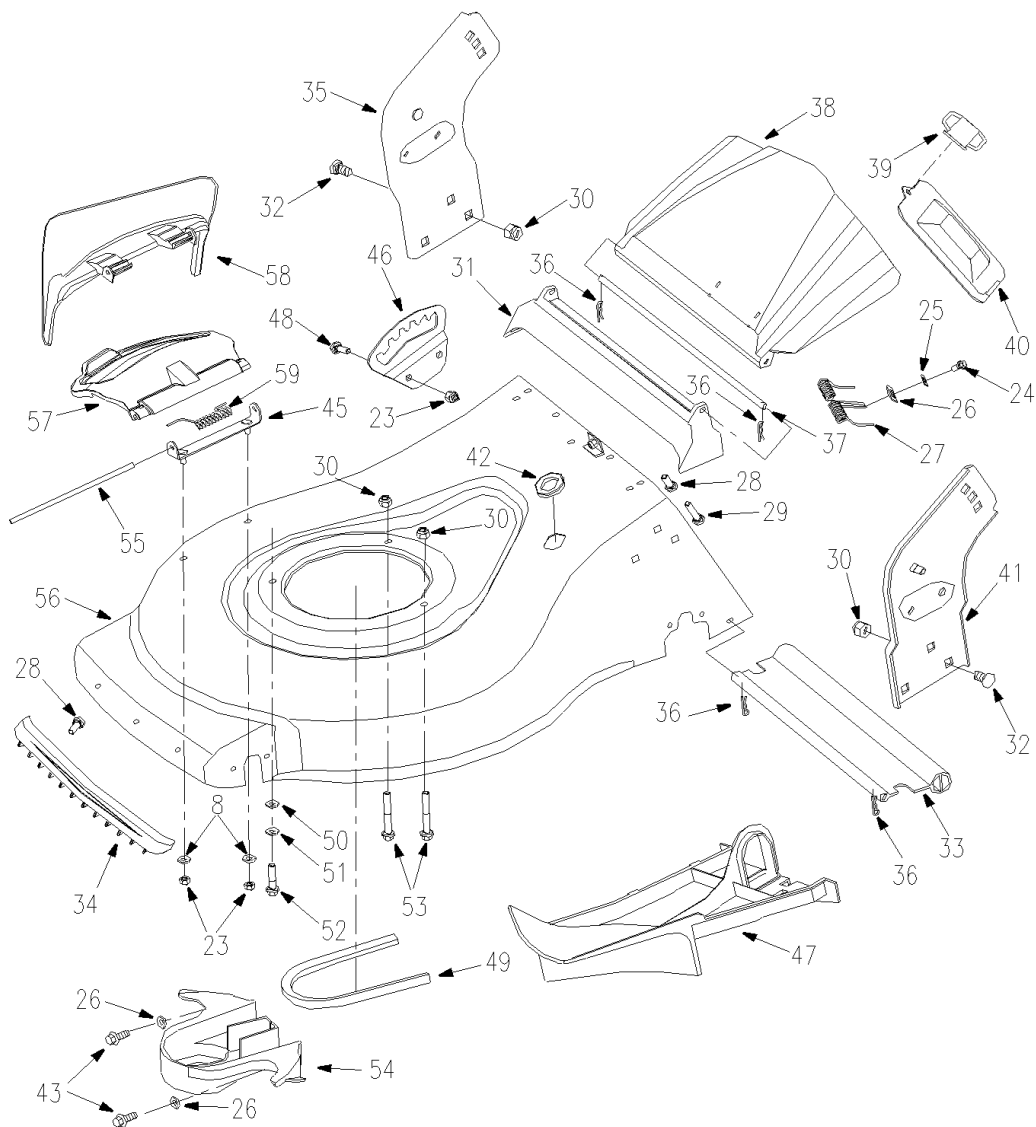

## RPM 5155 Pro

Pozice	Obj.číslo	Popis	Počet
7	B801-825	Hex Hd. Flange Bolt M8×25mm	2
8	B97.1-6	Washer 6	2
9	18.6-04	Handle Sheath	1
10	2203003	Bracket	1
11	2003101	Blade Control Handle	1
12	B923-6	Acorn Nut M6	1
13	XSZ56-1-15	Bolt	2
14	2013301	Lower Handlebar	1
15	GB820-06040	Screw M6×40	1
16	2003201	Drive Clutch Lever	1
17	1850006B	Knob Nut M8mm	4
18	WORD18.6-05B	Guy Hook	1
20	2203334	Cable Unit	1
21	2003002D	Upper Handlebar	1
22	2011031	Cable Clamp	1
23	GB6182-06	Nylon Insert Lock Nut M6mm	1

Pozice	Obj.číslo	Popis	Počet
8	B97.1-6	Washer 6	2
23	B6182-6	Nylon Insert Lock Nut M6mm	4
24	B5787-620	Hex Hd. Flange Bolt M6×20mm	1
25	B93-6	Washer 6	1
26	B96-6	Washer 6	3
27	2012006	Torsion Spring	1
28	B5285-5513F	Self Tapping Screws St5.5X13F	6
29	B5285-5519C	Self Tapping Screws St5.5X19C	4
30	B6182-8	Nylon Insert Lock Nut M8mm	8
31	2012003	Rear Cover Bracket	1
32	B801-816	Square Neck Bolt M8X16mm	6
33	2011069	Rear Guard	1
34	2013009	Grass Comb	1
35	2205000A	Right Bracket	1
36	B91-216	Pin2×16	4
37	2100350	Rod, Rear Cover	1
38	2100466	Rear Cover	1
39	2100012	Wing Nuts	1

Pozice	Obj.číslo	Popis	Počet
23	B6182-6	Nylon Insert Lock Nut M6mm	10
24	B5787-620	Hex Hd. Flange Bolt M6×20mm	2
48	B5787-616	Hex Hd. Flange Bolt M6X16mm	9
60	B879-212	Spring Pin2×12	1
61	2012200	Haul Shank Seam	1
62	2200053	Tension Spring	1
63	XSZ56-1-17	Hair Pin	2
64	2012012	Slice Pillow	1
65	2201002	Nylon Bearing 1/2"	8
66	00801	Hub Cap	2
67	01111	Hub Cap	2
68	WORD18-01	Nylon Bearing 1/2"	4
69	XSZ56-2-08	Roll Pin	2
70	2012701B	Knob	1
71	2012703	Pressure Spring	1
72	2012702	Handle	1
73	B5787-816	Square Neck Bolt M8X16mm	4
74	B879-516	Spring Pin 5×16mm	2