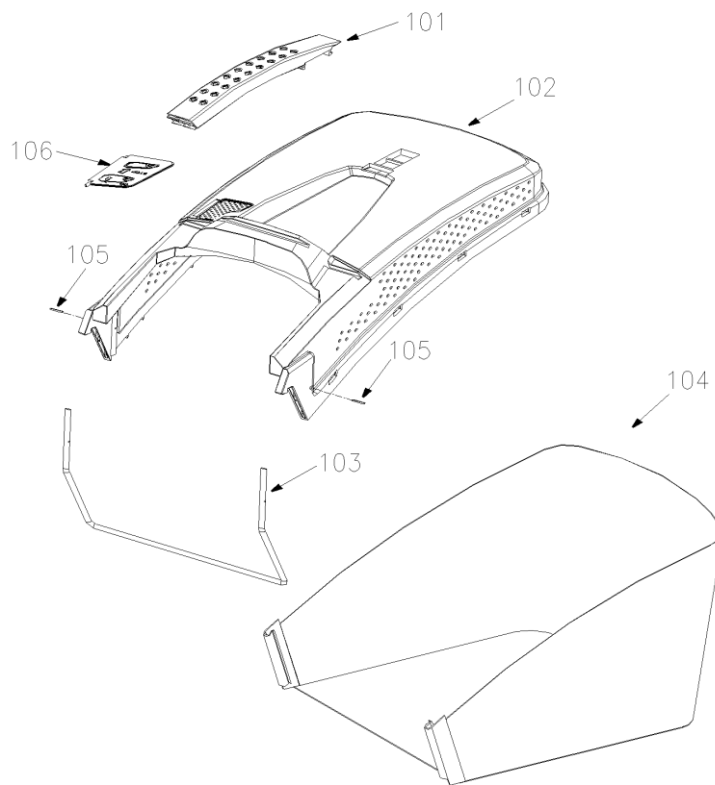

Pozice	Obj.číslo	Popis	Počet
101	2100463A	Grass Bag Handle	1
102	2100447A	Grass Bag Cover	1
103	2012611	Bag Frame	1
104	2012620	Grass Bag Assembly	1
105	B879-2513	Spring Pin2.5X13	2
106	2100446A	Access Plate	1