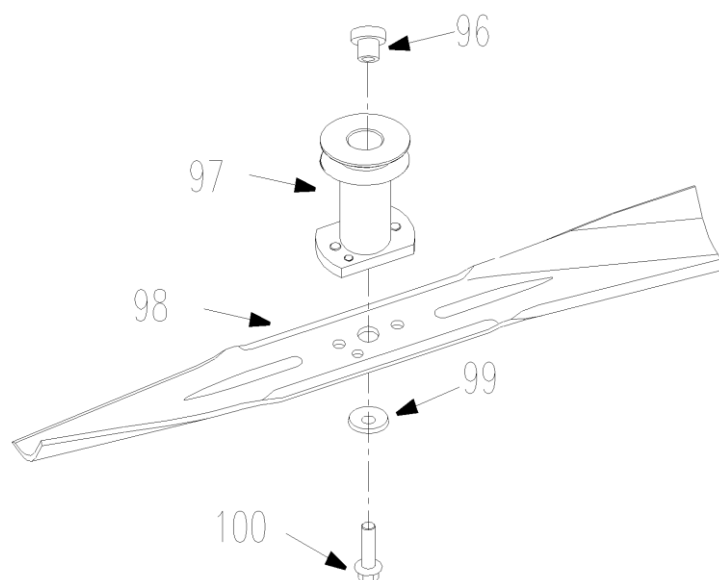

Pozice	Obj.číslo	Popis	Počet
96	1819001	Bushing	1
97	2012100D	Blade Adaptor Pulley	1
98	2000002D	Blade	1
99	XSZ56-2-17	Washer	1
100	2200010	Bolt	1